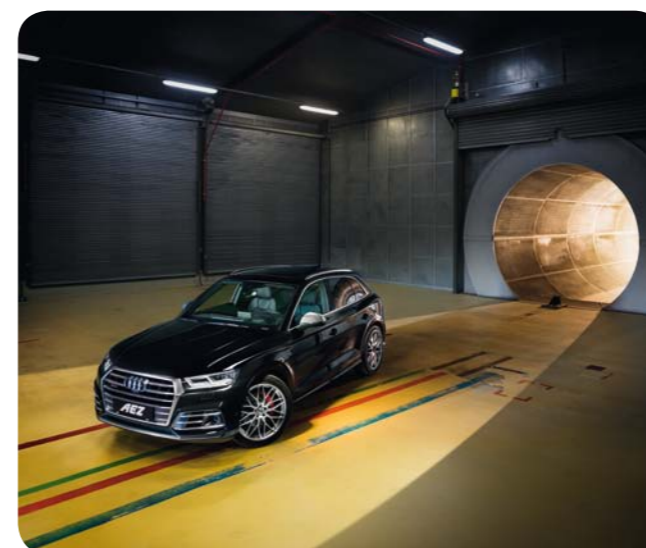

AEZ CREST

• high gloss

7,5 x 17	8,0 x 20
8,0 x 18	9,0 x 20
8,0 x 19	9,0 x 21
9,0 x 19	

DESIGN. QUALITY. LIFESTYLE.

WWW.AEZ-WHEELS.COM

AR⁺