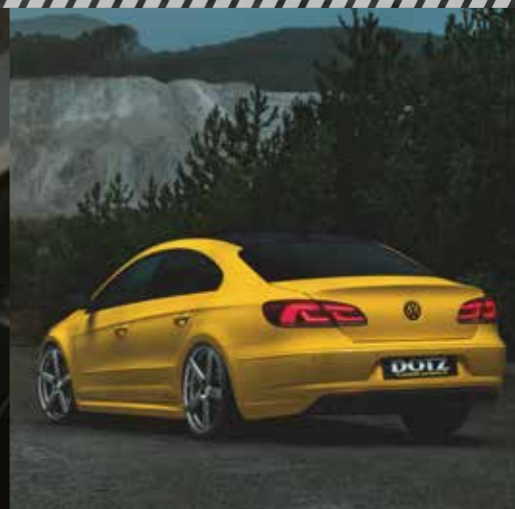

COLOR
graphite matt
DIMENSIONS
16" - 20"